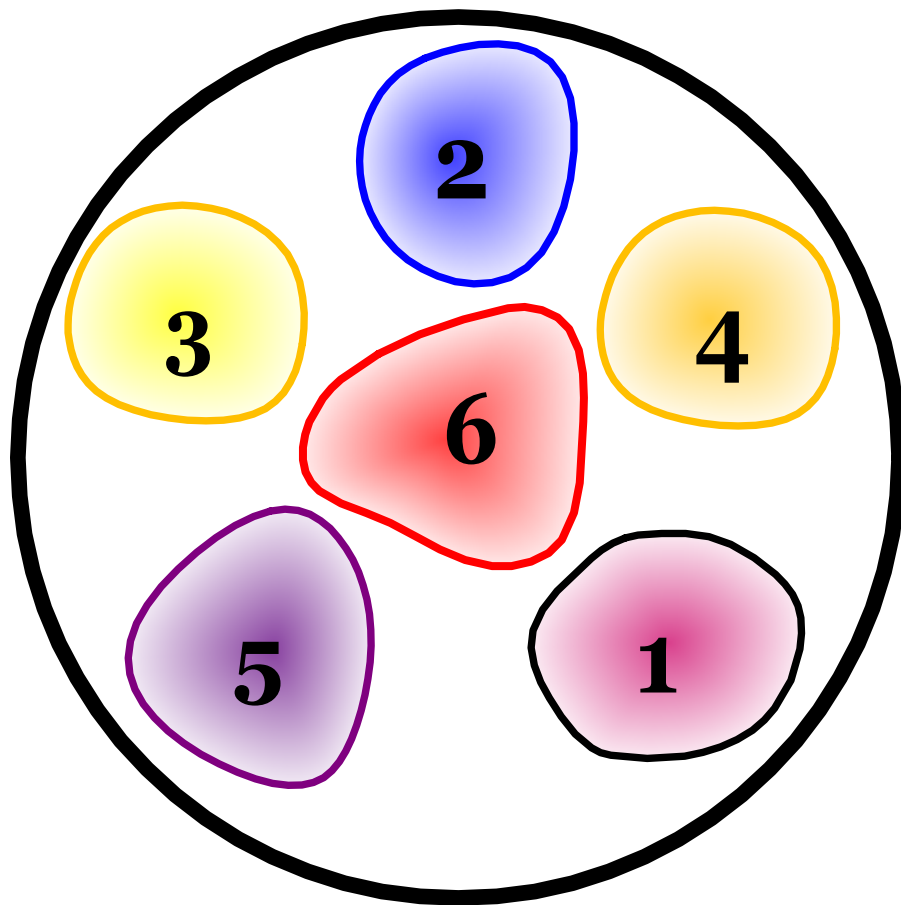

# 'COLOR WHEEL'

- 1 VERBENA 'Empress Godiva'
- 2 SALVIA 'Cathedral Deep Blue'
- 3 OSTEEO 'Symphony Lemon'
- 4 OSTEEO 'Symphony Orange'
- 5 LOBELIA 'Magadi Electric Blue'
- 6 DAHLIA 'XXL Alamos'

Full to Part Sun