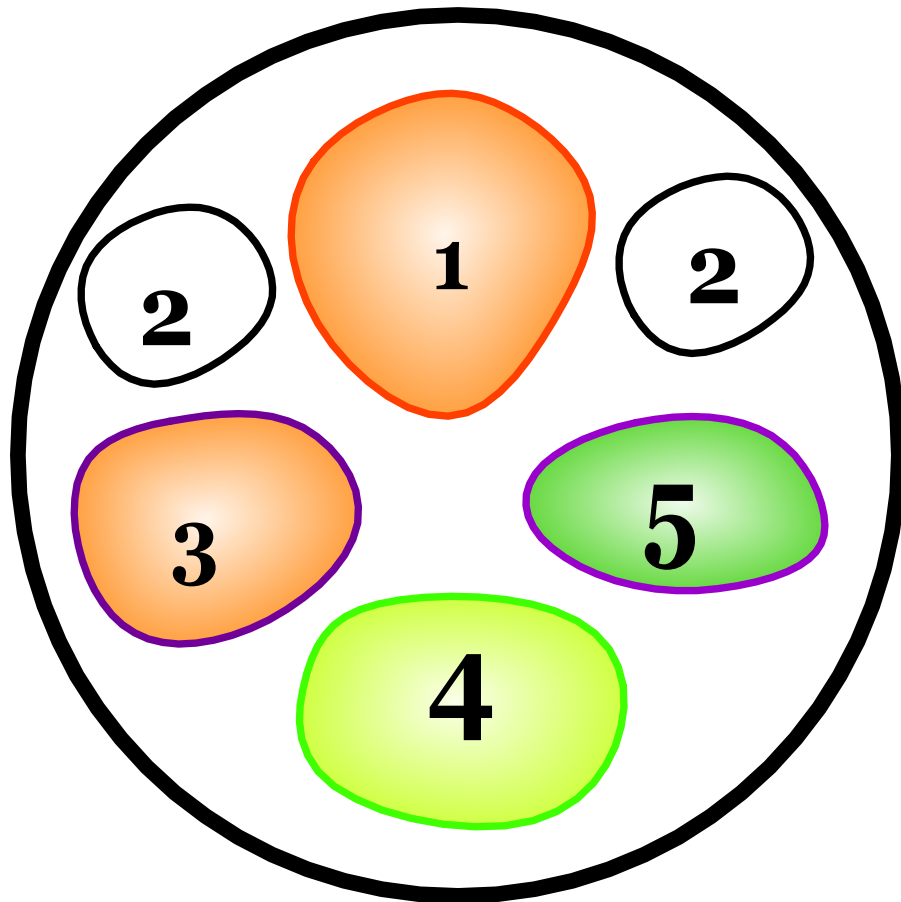

# 'DREAMSICLE'

15 POTS

- 1 PETUNIA 'Potunia Plus Papaya'
- 2 LOBELIA 'Magadi White'
- 3 GERANIUM 'Indian Dunes'
- 4 LYSIMACHIA
- 5 VERBENA 'Empress Flair Peach'

Full Sun/ Part Sun