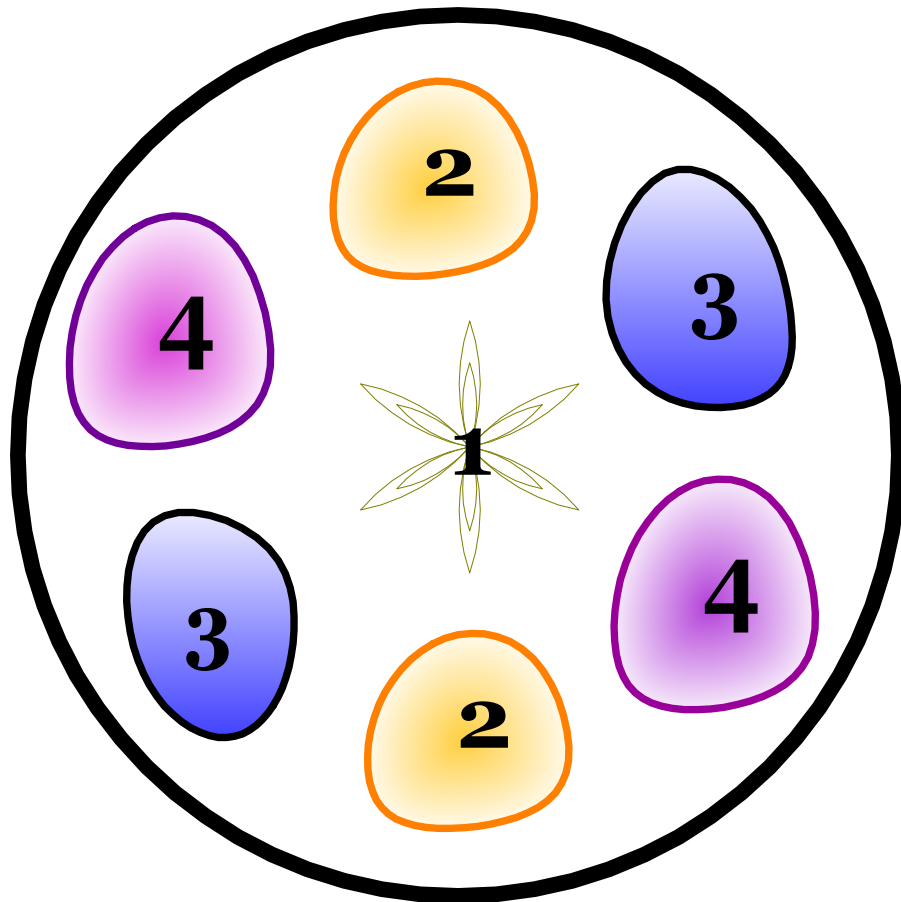

# 'JUICY FRUIT'

- 1 SPIKE
- 2 NEMESIA 'Juicy Fruit Kumquat'
- 3 LOBELIA 'Magadi Compact Blue'
- 4 PANSY 'Freefall Purple Wing'

Full to Part Sun